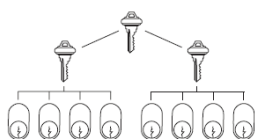

Warranties	
Mechanical	10 years
Finish	allegion.co.nz/finisheswarranty

Specification guide

Barrel Model	Finish
 6 Pin oval extended cylinder. SRI-OVAL	Antique bronze. ABZ
 6 Pin PD cylinder. SRI-PD	Chrome plate. CP
 6 Pin rim cylinder. SRI-RIM	Oil rubbed bronze. ORB
 6 Pin round mortice cylinder. SRI-MORTICE	Polished brass unlacquered. PBU
 6 Pin euro half cylinder. SRI-EURO-HC	Satin black chrome. SBC
 6 Pin euro cylinder and turn. SRI-EURO-CTC	Satin brass unlacquered. SBU
 6 Pin fixed euro cam double cylinder. SRI-EURO-FC	Satin chrome plate. SCP
 6 Pin fixed euro lazy cam double cylinder. SRI-EURO-LC	

Finishes

Master Keying System

Keyed to differ
All keys are individual and stand alone. Each lock can only be opened by its own individual key.

Keyed alike
It allows for a number of locks to be operated by the same key as they are keyed to a specific code. This system is particularly suitable for residential applications with front and back doors.

Master keyed
This system allows locks in a group to be keyed individually and does not allow those individual keys to operate any other lock in the system. However all locks in the system can be operated by one Master Key.

Grand master key
With this system locks in several groups are independently keyed with a Master Key for each group. Each group is independent of each other, and the Grand Master Key will work with all locks in all groups.